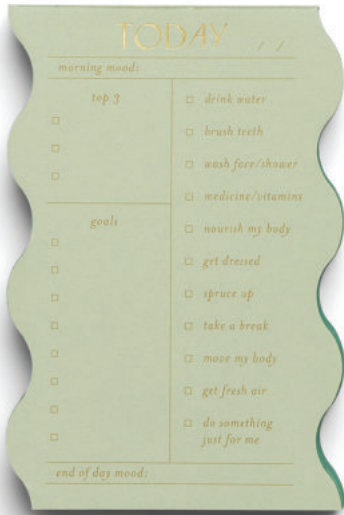

WAVY NOTEPADS

Gold foil accents!

PP53-1006EU
SAGE