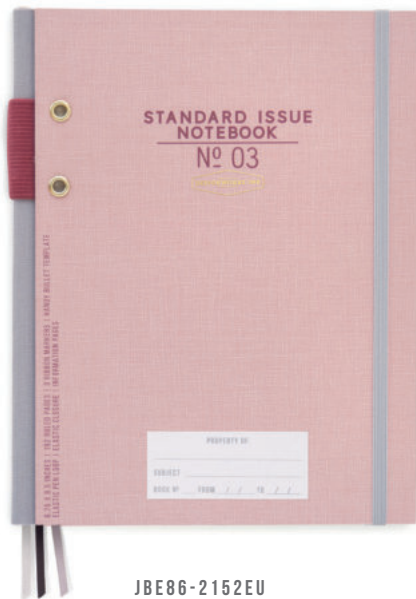

THE STANDARD ISSUE PLANNER NOTEBOOK NO.03

JBE86-2155EU
COBALT + CITRON

JBE86-2156EU
ARMY GREEN + CHILI

JBE86-2157EU
LAVENDER + PERIWINKLE

JBE86-2158EU
ROSEWOOD + BLUSH

THE STANDARD ISSUE PLANNER NOTEBOOK NO.03

JBE86-2008EU
BLACK

JBE86-2050EU
BLUE

JBE86-2051EU
GREEN

JBE86-2152EU
DUSTY PINK

JBE86-2154EU
OCHRE

THE STANDARD ISSUE PLANNER NOTEBOOK NO. 03

175MM W | 216MM H

- Flush Cut Cover with Raw Edges and Fabric Spine
- 192 Lined Pages with Day & Month Headers & Subject Line
- Bullet Template with Ruler
- Elastic Pen Holder with Gold Grommet Reinforcement
- Elastic Closure
- Informational Pages
- ID Badge on Cover + Gold Foil Accents
- 3 Ribbon Markers
- Printed with Soy Based Inks on 80 GSM Woodfree, Acid-Free Paper
- Sewn, Lay-Flat Binding