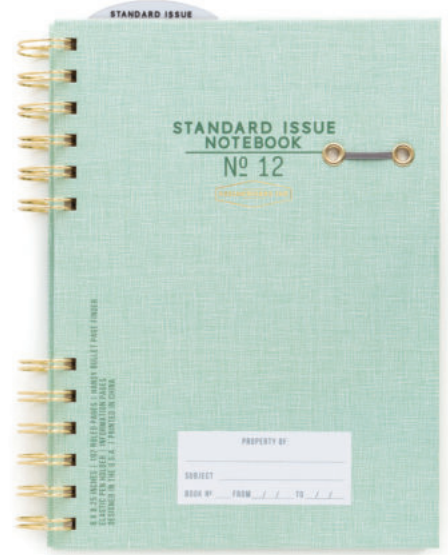

JS892-2051EU
GREEN

JS892-2152EU
DUSTY PINK

JS892-2154EU
OCHRE

THE STANDARD ISSUE PLANNER NOTEBOOK NO. 12

152MM W | 210MM H

- 192 Lined Pages with Day & Month Headers & Subject Line
- Bullet Page Finder Template with Ruler
- Elastic Pen Holder with Gold Grommet Reinforcement
- ID Badge on Cover + Gold Foil Accents