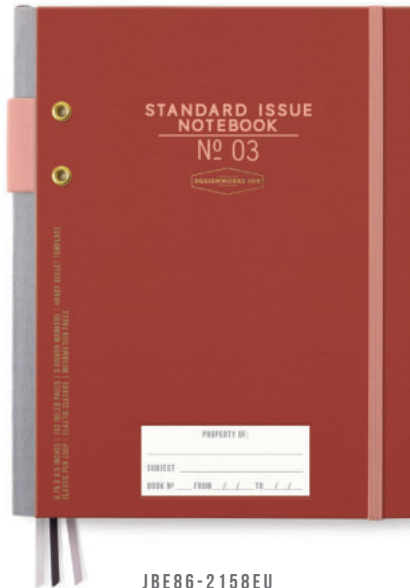

THE STANDARD ISSUE PLANNER NOTEBOOK NO.03

JBE86-2155EU
COBALT + CITRON

JBE86-2156EU
ARMY GREEN + CHILI

JBE86-2157EU
LAVENDER + PERIWINKLE

JBE86-2158EU
ROSEWOOD + BLUSH

THE STANDARD ISSUE PLANNER NOTEBOOK NO.03