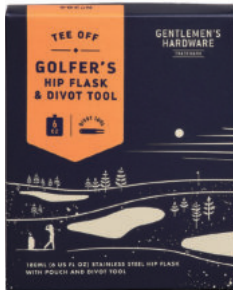

Gifts for Golfers

Whether on or off the green, our range of golf gifts are perfect for the beginner or seasoned golfer.

GEN384UK
Golfer's Hip Flask & Divot Tool Set
6 fl. oz stainless steel Golfer's Hip Flask with blue faux leather sleeve and stainless steel divot tool.

Product size: 103mm w x 125mm h x 35mm d
Box size: 106mm w x 130mm h x 37mm d
PK QTY 6 | CTN QTY 24