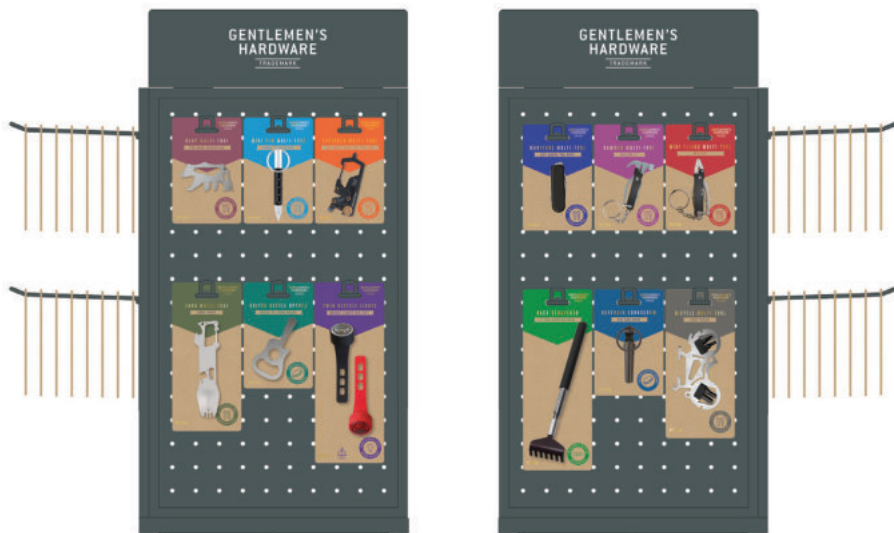

Product size: 137mm w x 89mm h x 36mm d

Backer card size: 90mm w x 135mm h

CDU size: 109mm w x 102mm h x 152mm d

PK QTY 6 | CTN QTY 48

Mini Tools Spinner

GEN771UK

Mini Tool Spinner Displayer

3-sided spinner features pegboard for flexible display with hangers. Includes 15 hooks and 4 shelves.