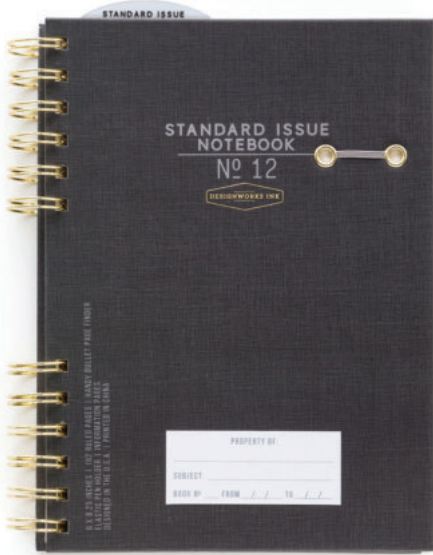

THE STANDARD ISSUE PLANNER NOTEBOOK NO. 12

JS892-2008EU
BLACK