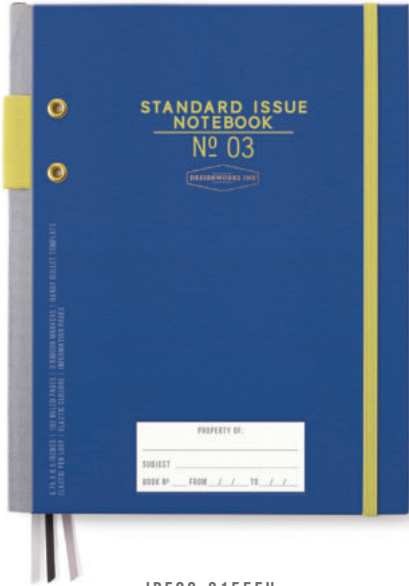

THE STANDARD ISSUE PLANNER NOTEBOOK NO.03

JBE86-2155EU
COBALT + CITRON