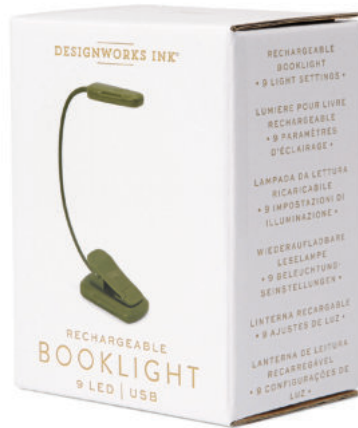

DBL-1001EU
BOOKLIGHT - ARMY GREEN

DBL-1002EU
BOOKLIGHT - LILAC

*Adjustable!
+ Rechargeable!*

DBL-1003EU
BOOKLIGHT - NAVY

DBL BOOKLIGHT DETAILS

- 247mm Length Rechargeable Booklight with Plastic Clip and Flexible Arm • Packaged in 76mm x 100mm Box • Input Voltage: 5V-500MAH
- 9 LED Light Settings: 3 Levels of Brightness x 3 Colour Temperatures • Type-C USB Charging Cord and Instruction Manual Included