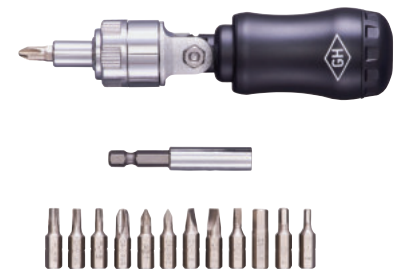

GEN660UK
12-in-1 Screwdriver

12-in-1 Screwdriver with 12 interchangeable steel bits and a multi-angle ratchet head which swivels & locks in 5 positions.

Product size: 150mm w x 35mm h x 35mm d
Box size: 98mm w x 212mm h x 49mm d
PK QTY 6 | CTN QTY 24