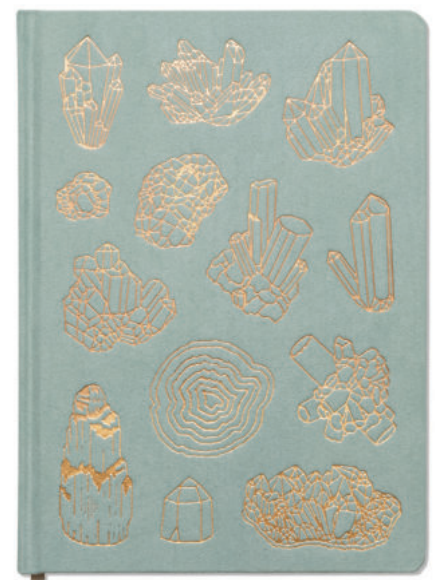

JD80-2026EU
SUEDED PAPER
MINERALOGY