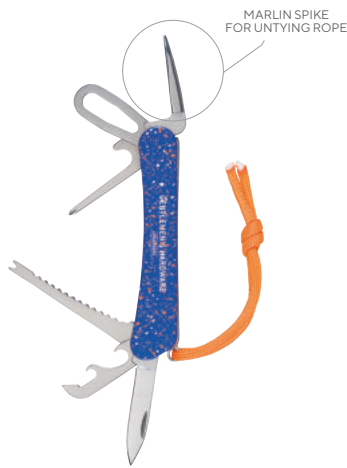

GEN368UK Great Outdoors Kit

Kit includes 10 safety pins, fire starter, 6-in-1 penknife, tweezers, 82 inches woven rope and wire saw. Packaged neatly in a branded orange tin.

Tin size: 134mm h x 84mm w x 21mm d
PK QTY 6 | CTN QTY 24