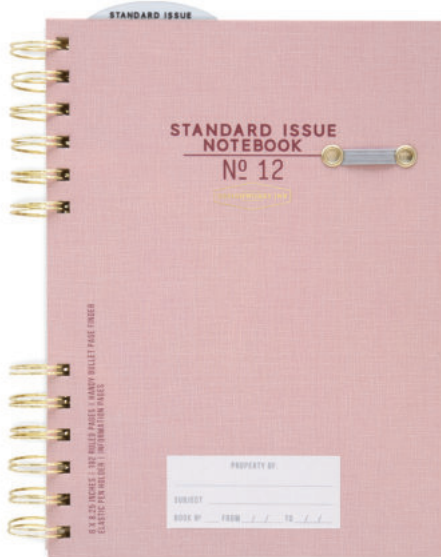

JS892-2051EU
GREEN

JS892-2152EU
DUSTY PINK

JS892-2154EU
OCHRE

THE STANDARD ISSUE PLANNER NOTEBOOK NO. 12

152MM W | 210MM H

- 192 Lined Pages with Day & Month Headers & Subject Line
- Bullet Page Finder Template with Ruler
- Elastic Pen Holder with Gold Grommet Reinforcement
- ID Badge on Cover + Gold Foil Accents