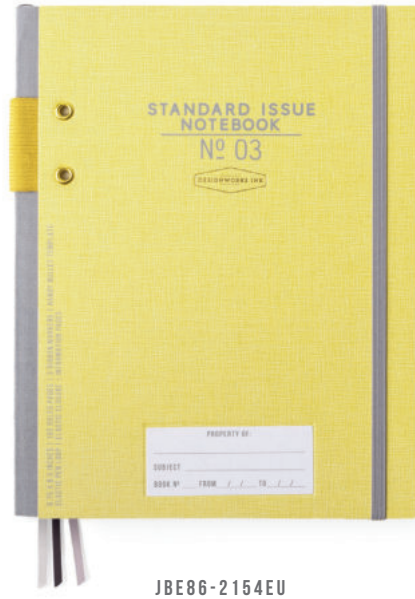

JBE86-2008EU
BLACK

JBE86-2050EU
BLUE

JBE86-2051EU
GREEN

JBE86-2152EU
DUSTY PINK

JBE86-2154EU
OCHRE

THE STANDARD ISSUE PLANNER NOTEBOOK NO. 03

175MM W | 216MM H

- Flush Cut Cover with Raw Edges and Fabric Spine
- 192 Lined Pages with Day & Month Headers & Subject Line
- Bullet Template with Ruler
- Elastic Pen Holder with Gold Grommet Reinforcement
- Elastic Closure
- Informational Pages
- ID Badge on Cover + Gold Foil Accents
- 3 Ribbon Markers
- Printed with Soy Based Inks on 80 GSM Woodfree, Acid-Free Paper
- Sewn, Lay-Flat Binding