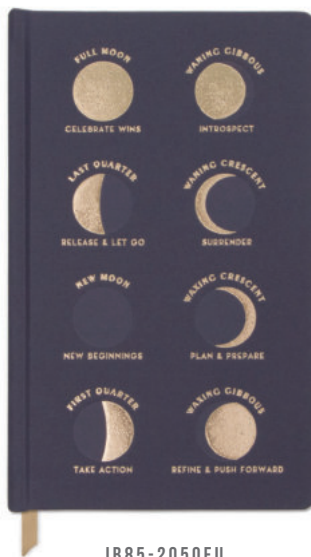

JB85-2050EU
MOON PHASES