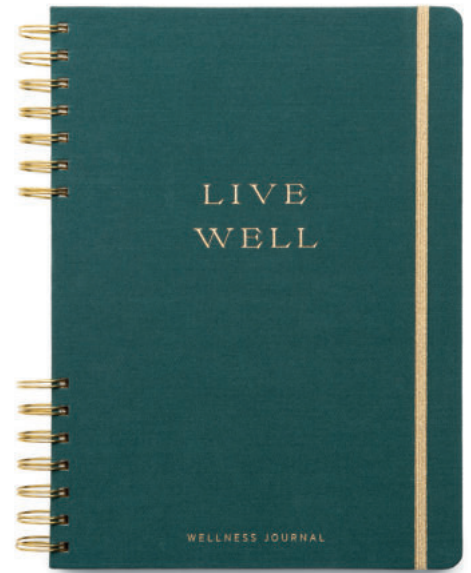

JDW80-1003EU
LIVE WELL