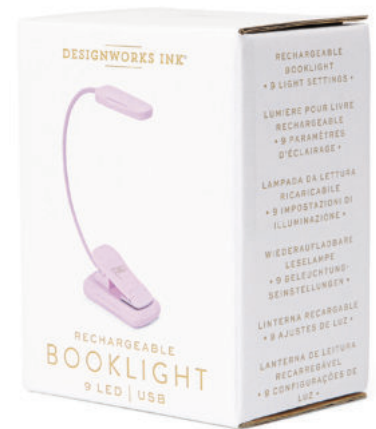

DBL-1001EU
BOOKLIGHT - ARMY GREEN

DBL-1002EU
BOOKLIGHT - LILAC

*Adjustable!
+ Rechargeable!*

DBL-1003EU
BOOKLIGHT - NAVY

DBL BOOKLIGHT DETAILS

- 247mm Length Rechargeable Booklight with Plastic Clip and Flexible Arm • Packaged in 76mm x 100mm Box • Input Voltage: 5V-500MAH
- 9 LED Light Settings: 3 Levels of Brightness x 3 Colour Temperatures • Type-C USB Charging Cord and Instruction Manual Included