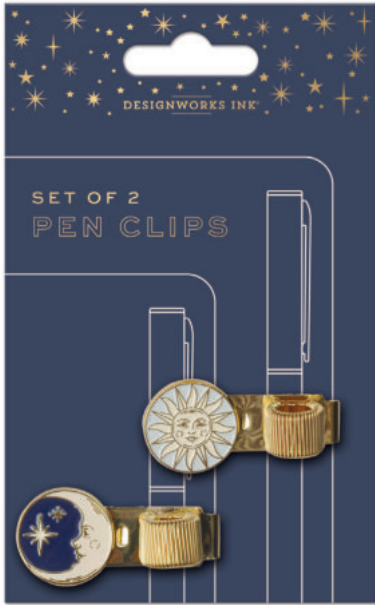

PEN CLIPS

PCS-1001EU
SET OF 2 PEN CLIPS - CELESTIAL