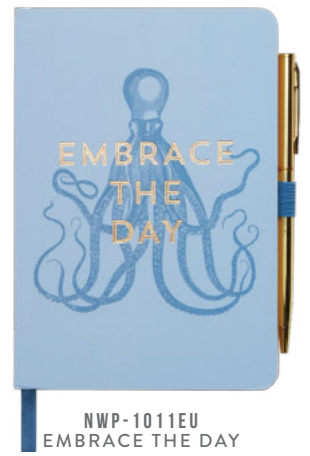

NWP-1010EU
NO PROB LLAMA

NWP-1011EU
EMBRACE THE DAY

NWP NOTEBOOK WITH PEN DETAILS

- A6 - 165mm x 114mm Soft Touch Cover Notebook • 96 Sheets • Satin Ribbon Marker • Elastic Pen Loop • Gold Pen
- Printed with Soy Ink on 100 GSM Uncoated Woodfree, Acid-Free Paper