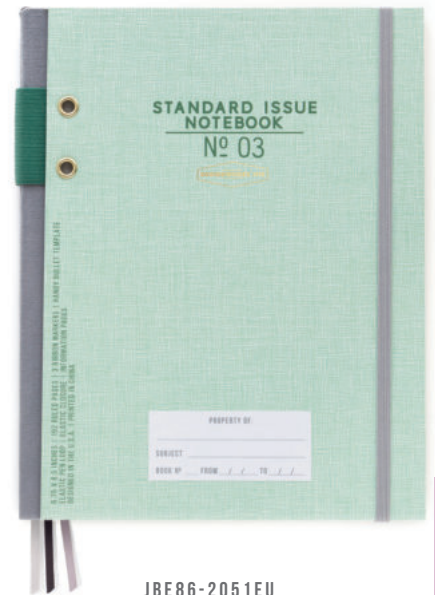

THE STANDARD ISSUE PLANNER NOTEBOOK NO.03

JBE86-2155EU
COBALT + CITRON

JBE86-2156EU
ARMY GREEN + CHILI

JBE86-2157EU
LAVENDER + PERIWINKLE

JBE86-2158EU
ROSEWOOD + BLUSH

THE STANDARD ISSUE PLANNER NOTEBOOK NO.03

JBE86-2008EU
BLACK

JBE86-2050EU
BLUE

JBE86-2051EU
GREEN

JBE86-2152EU
DUSTY PINK

JBE86-2154EU
OCHRE

THE STANDARD ISSUE PLANNER NOTEBOOK NO. 03

175MM W | 216MM H

- Flush Cut Cover with Raw Edges and Fabric Spine
- 192 Lined Pages with Day & Month Headers & Subject Line
- Bullet Template with Ruler
- Elastic Pen Holder with Gold Grommet Reinforcement
- Elastic Closure
- Informational Pages
- ID Badge on Cover + Gold Foil Accents
- 3 Ribbon Markers
- Printed with Soy Based Inks on 80 GSM Woodfree, Acid-Free Paper
- Sewn, Lay-Flat Binding