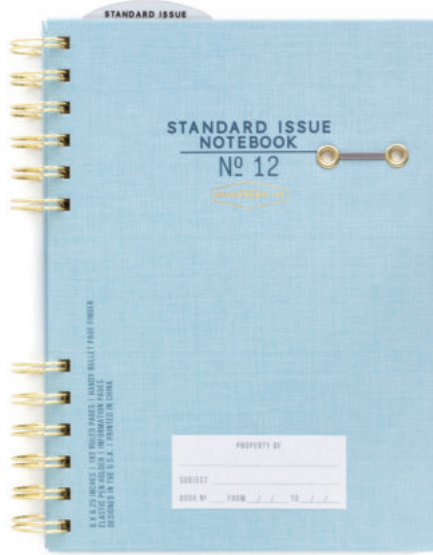

JS892-2050EU
BLUE