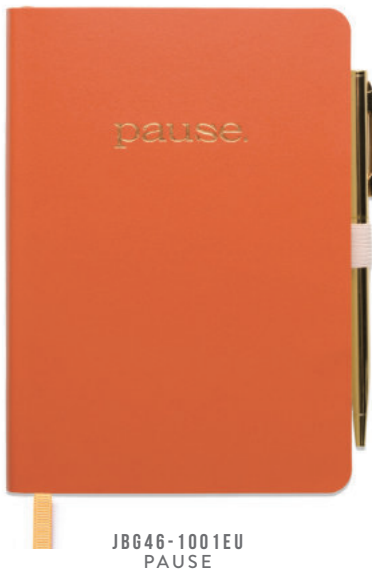

JBG46-1001EU
PAUSE